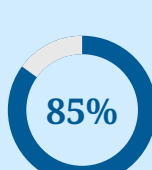

More than 85% Fortune Global 100 choose us